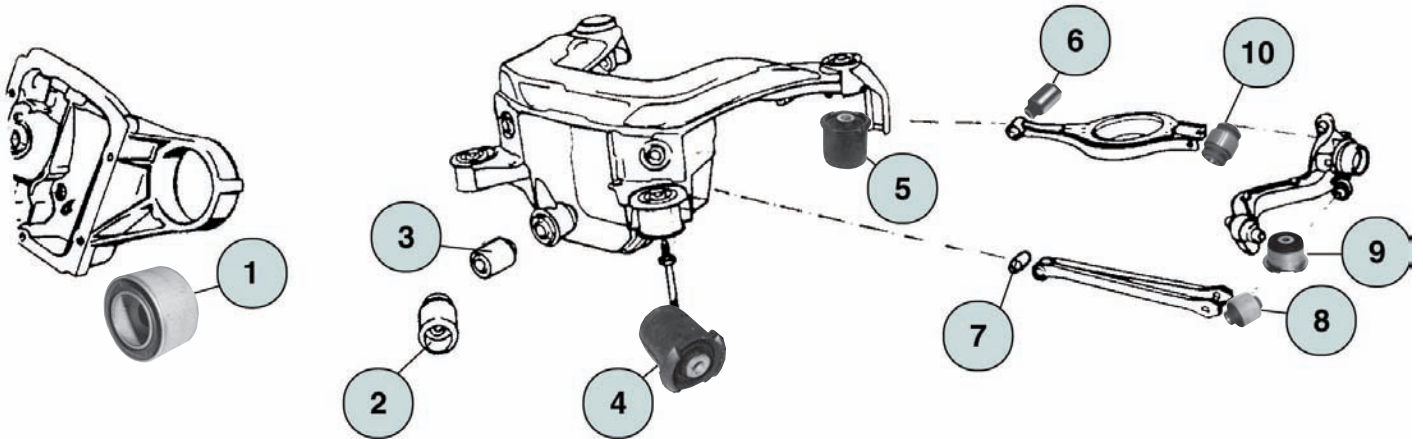

BMW 3 E36 Rear Suspension Bushes

Fig	Part No	Description	L	C	R	Notes	O/E
1	PB50141	Rear Differential Bush	*		*	All Models	33171134911
2	<small>Under Development</small>	Rear Axle Bush	*		*	All Models	33311090337
3	<small>Under Development</small>	Rear Axle Front Bush Centre	*		*	All Models	33171134910
4	PB50134	Rear Axle Front Bush	*		*	All Models	33319059300
5	PB50135	Rear Axle Rear Bush	*		*	All Models	33319059301
6	PB2299	Trailing Arm to Control Arm Bush Inner	*		*	All Models	33321092247
7	<small>Under Development</small>	Axle Rod inner Bush	*		*	All Models	33321092248
8	PB2300	Axle Rod Outer Bush	*		*	All Models	33321136311
9	PB2298	Rear Hub Carrier Front Bush	*		*	All Models >07/99	33321137806
9	PB2388	Rear Hub Carrier Front Bush	*		*	All Models 07/99>	
10	PB2248	Trailing Arm to Control Arm Bush Outer	*		*	All Models	33321138722